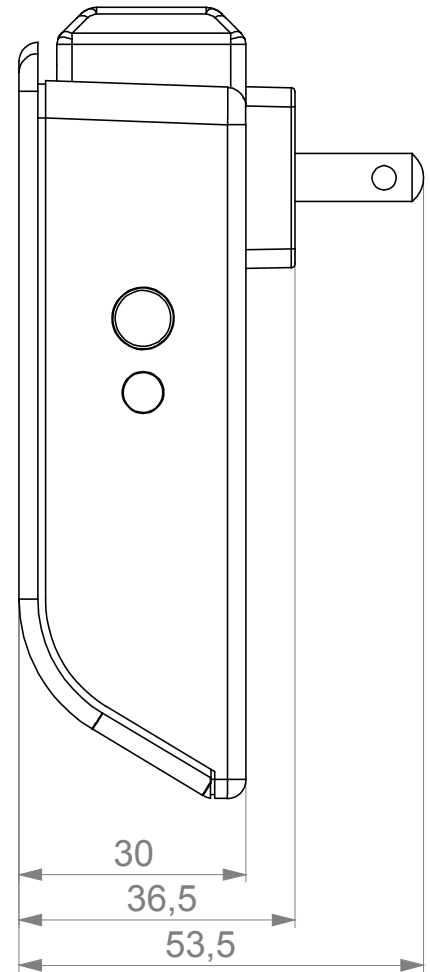

OKIN Commander ARF

Page 3/3

A Phoenix Mecano Brand

Note: Responsibility for OKIN products when used for specific applications and for adherence to the appropriate guidelines, standards and laws is borne by the manufacturer of the complete system into which OKIN products are fitted. We accept no liability for the correctness.

DewertOkin GmbH • Weststraße 1 • 32278 Kirchlengern
Phone: +49 (0)52 23 / 9 79 -0 • Fax: +49 (0)52 23 / 7 51 82 • Email: info@okin.de • Internet: <http://www.okin.de>