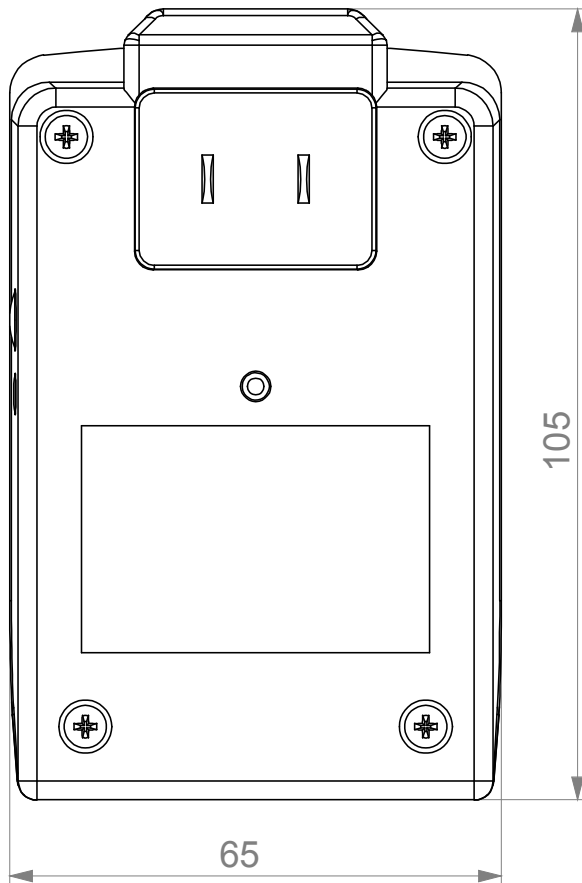

OKIN Commander ARF

Page 3/3

A Phoenix Mecano Brand

Note: Responsibility for OKIN products when used for specific applications and for adherence to the appropriate guidelines, standards and laws is borne by the manufacturer of the complete system into which OKIN products are fitted. We accept no liability for the correctness.

DewertOkin GmbH • Weststraße 1 • 32278 Kirchlengern
Phone: +49 (0)52 23 / 9 79 -0 • Fax: +49 (0)52 23 / 7 51 82 • Email: info@okin.de • Internet: <http://www.okin.de>