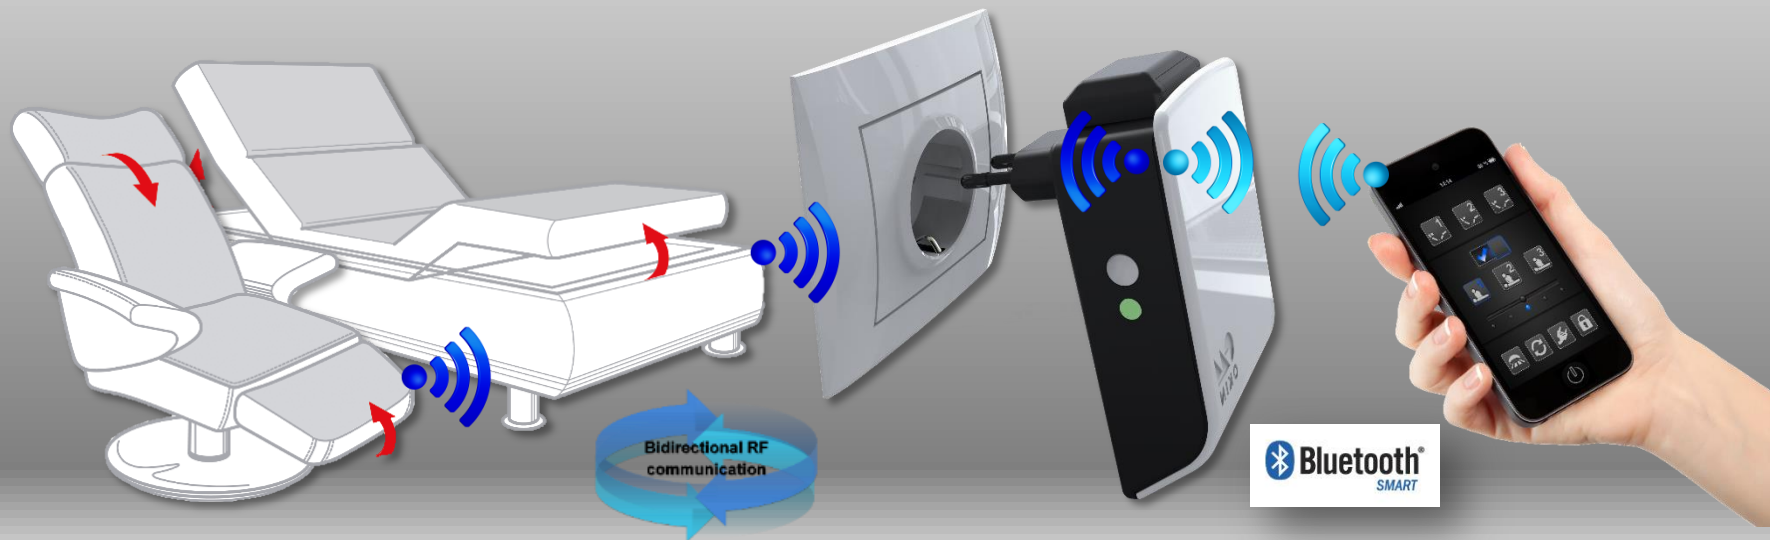

Bluetooth® RF-Gateway for adjustable premium furniture

A Phoenix Mecano Brand

The ideal product for retrofitting a Bluetooth® receiver to OKIN RF systems.

With this Bluetooth®-RF Gateway you can easily operate your armchair or bed by means of the “OKIN Smart Remote” app. In this way, your smartphone or tablet functions as a remote control.

Bluetooth® RF-Gateway - Details

Features

- Bluetooth®
- Input voltage 100-240 V AC
- Stand-by power 0.07 W at 230 V AC 50Hz
- Protection type IP20
- Protection class III
- Housing colour Bottom: black RAL 9000
Top: white RAL 9010
- Plug variants EURO plug
- Wide input voltage range 100-240 V AC
- Safety 0.5 A fuse