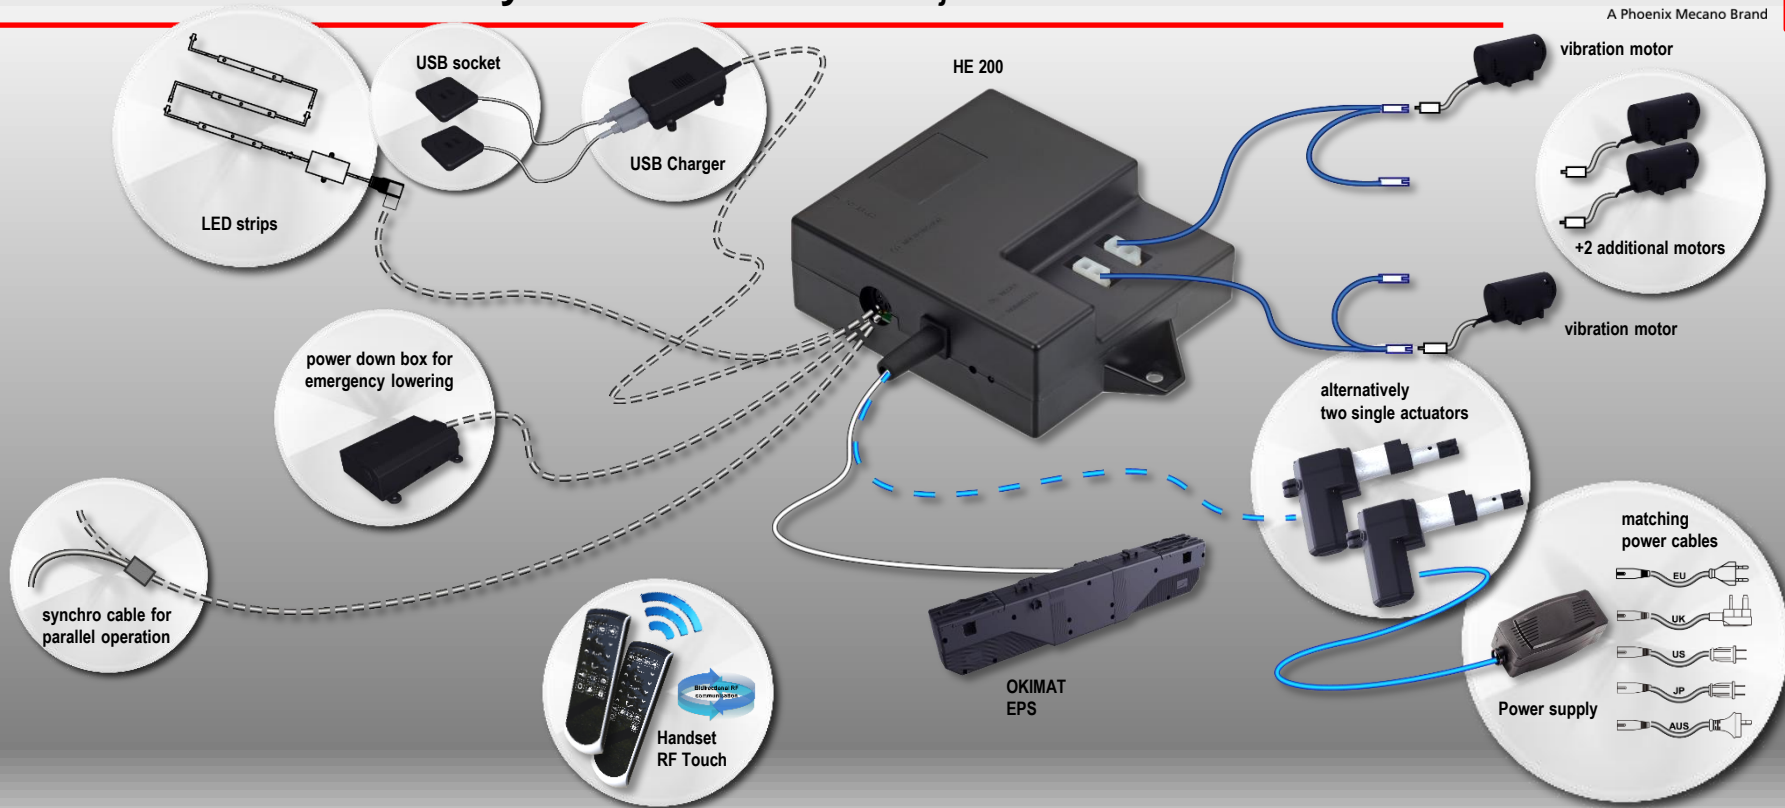

Comfort Control System HE 200 - For adjustable comfort furniture

Comfort Control System HE 200 - For adjustable comfort furniture

Ports for

- One Doubledrive (direct circuit) or two single actuators
- Two ports for massage motors (max. 4 motors)
- Multifunction port for options as USB charger, USB socket, power down box, synchro cable, LED-strips

Features

- Integrated bidirectional RF receiver 2.4 GHz
- Detachable connection cable
- Memory Function for actuators without Hall sensors
- Safety Extra-Low Voltage (SELV)
- Overcurrent and overvoltage protection

Optional Design Package:

- Individual graphic user interface (GUI)
- Software/Firmware
- Upload to Google Play / App-Store for direct download
- Updates

Accessories for HE 200

- RF Handset, e.g RF Touch
- Compatible to *Bluetooth®* RF Gateway
- *Bluetooth®* Adapter (to operate the application with Smartphone or Tablet-PC)
- Cable for parallel operation of 2 systems
- Reading Lamp